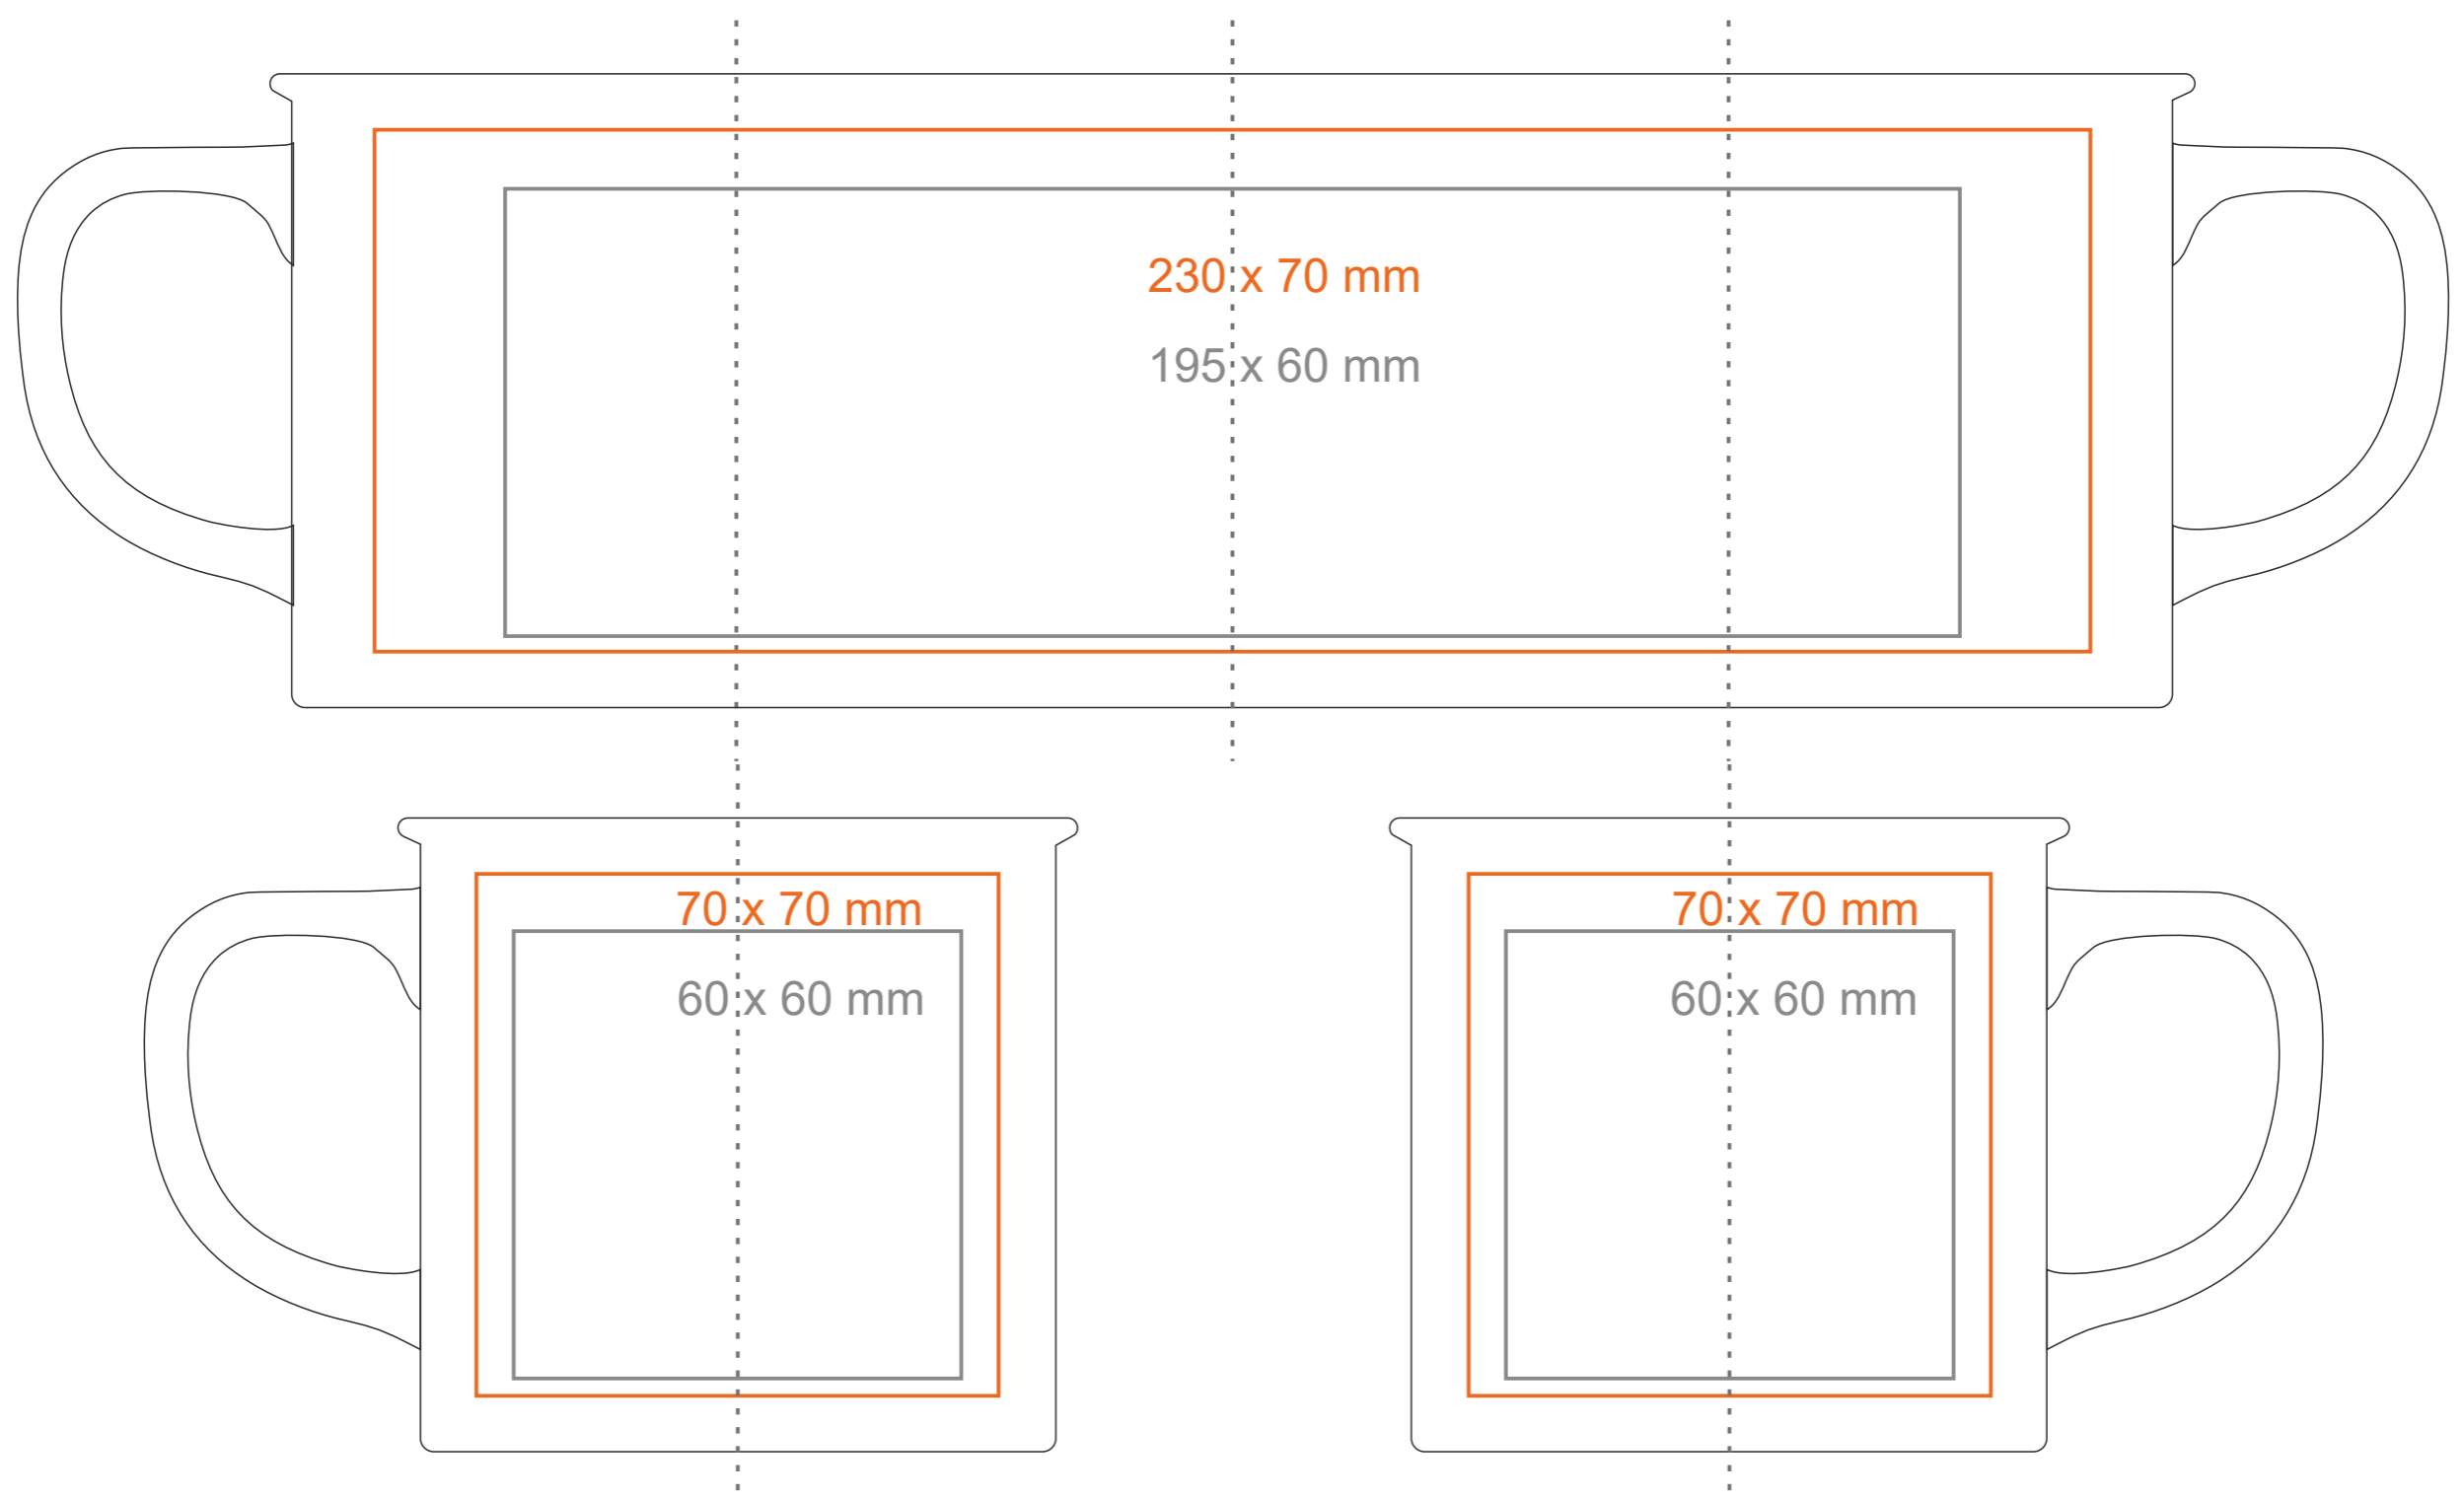

# M/461 Loft Supreme

310 ml / h: 85 mm / Ø 91mm

- |                               |              |
|-------------------------------|--------------|
| Imprint on the handle         | - 50 x 10 mm |
| Imprint on the inside         | - 40 x 20 mm |
| Imprint on the bottom inside  | - Ø 30 mm    |
| Imprint on the bottom outside | - Ø 50 mm    |

\*In the case of projects for transfer print running outside of the standard print area, please contact our sales department.

[How to prepare print material](#)

meaning

- Transfer Print
- Sensitive Touch
- Direct Print