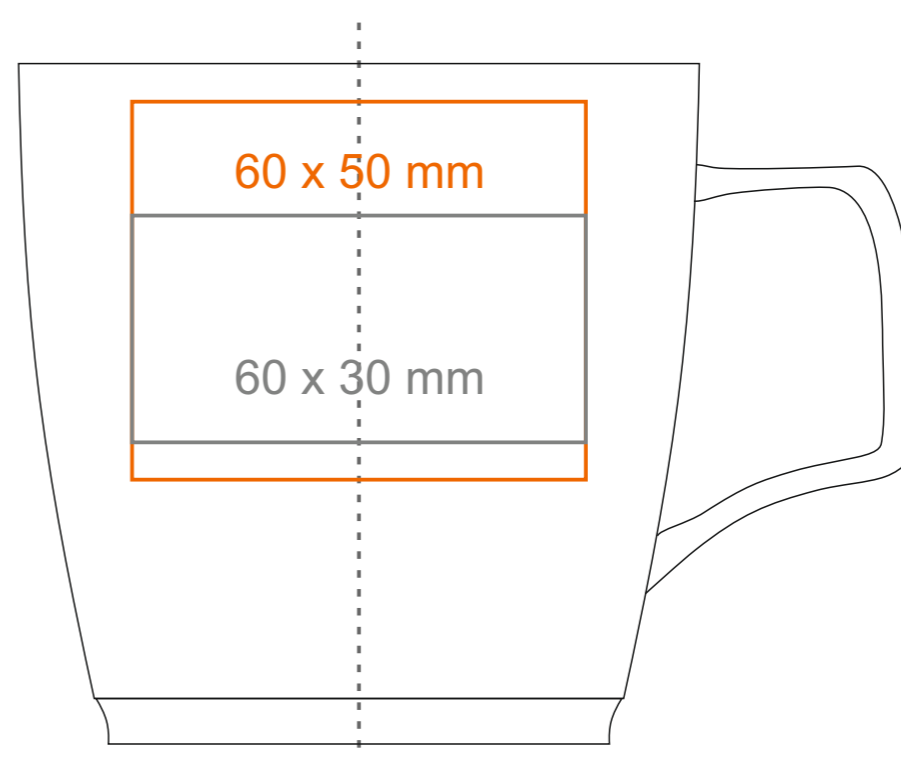

# M\_465 Barrel Supreme

300 ml / h: 90 mm / Ø 90 mm

Imprint on the handle  
 Imprint on the inside  
 Imprint on the bottom inside  
 Imprint on the bottom outside

- 50 x 10 mm
- 50 x 20 mm
- Ø 40 mm
- Ø 30 mm