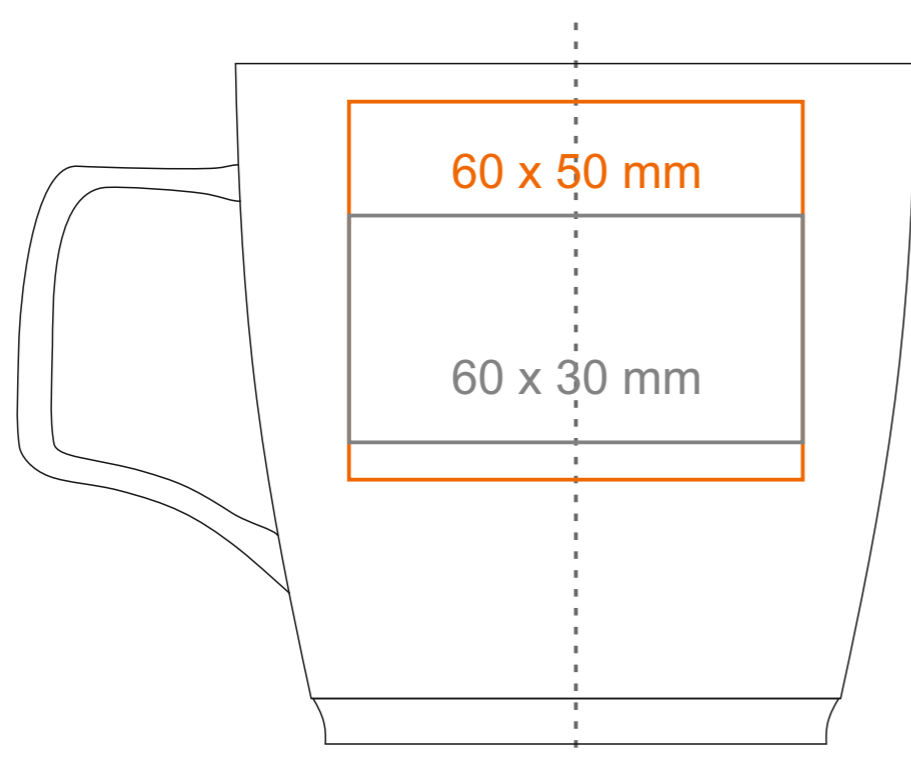

# M\_465 Barrel Supreme

300 ml / h: 90 mm / Ø 90 mm

Imprint on the handle  
 Imprint on the inside  
 Imprint on the bottom inside  
 Imprint on the bottom outside

- 50 x 10 mm
- 50 x 20 mm
- Ø 40 mm
- Ø 30 mm