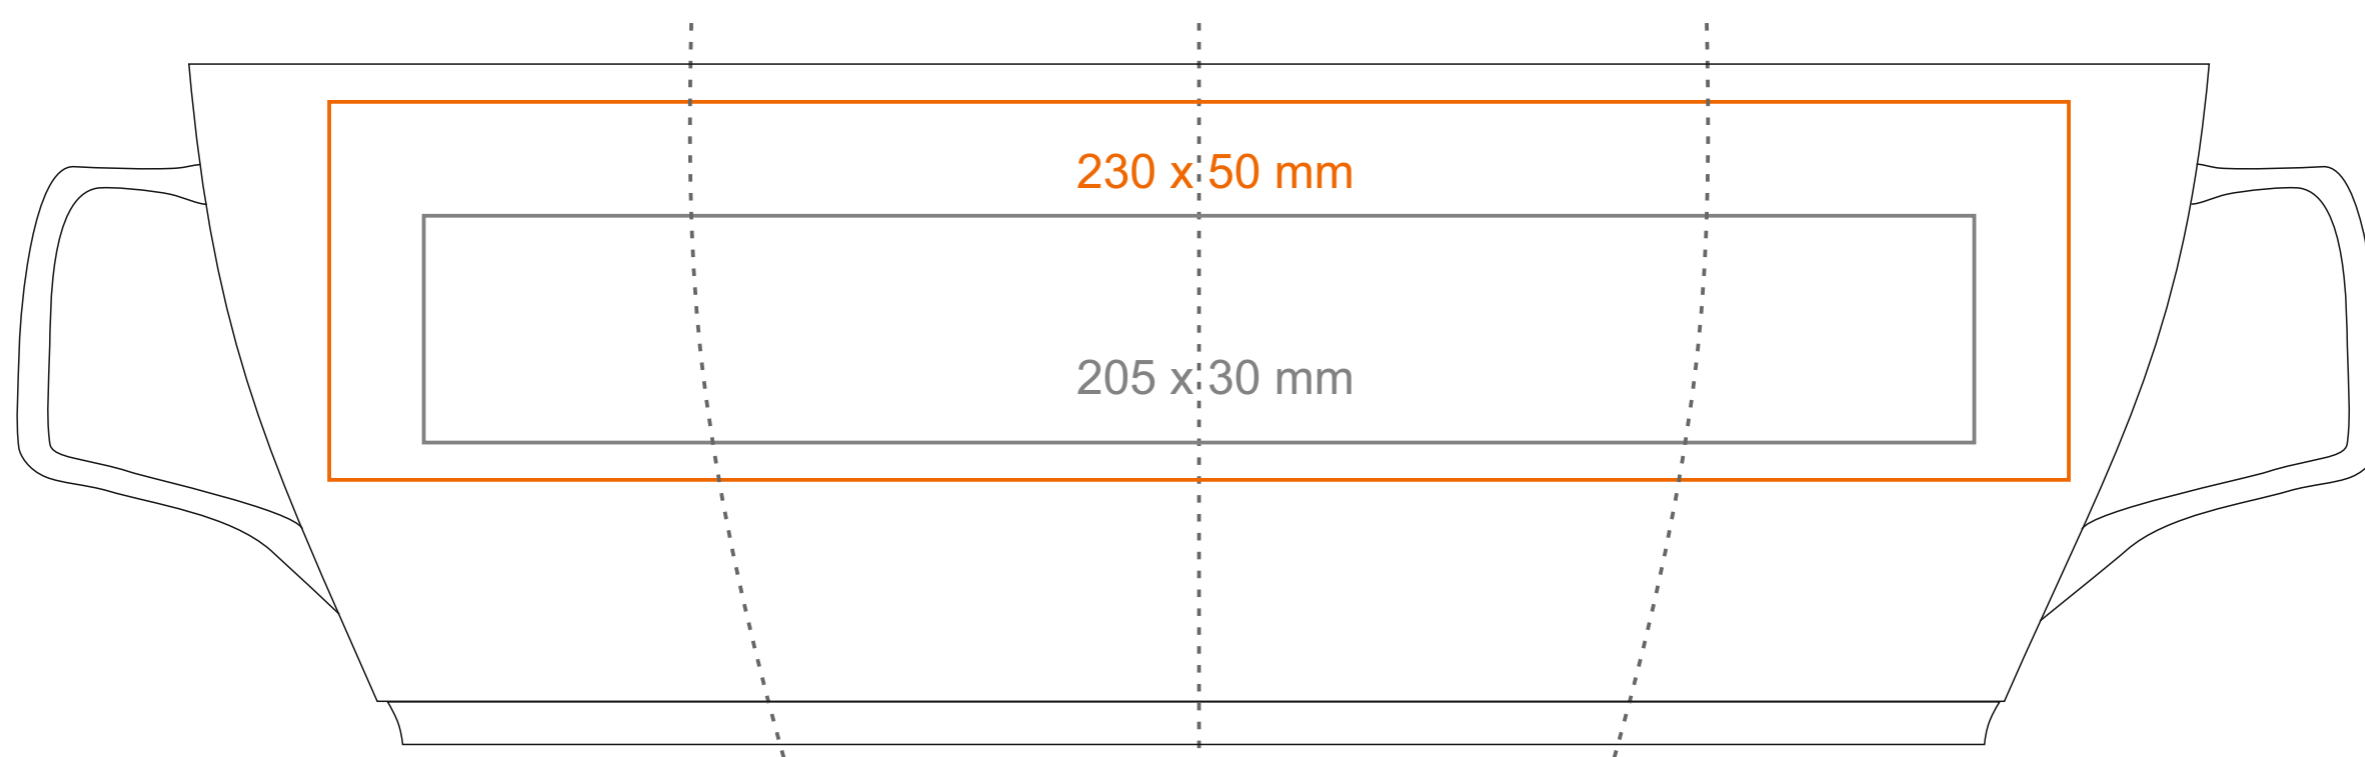

# M\_465 Barrel Supreme

300 ml / h: 90 mm / Ø 90 mm

Imprint on the handle  
 Imprint on the inside  
 Imprint on the bottom inside  
 Imprint on the bottom outside

- 50 x 10 mm
- 50 x 20 mm
- Ø 40 mm
- Ø 30 mm

\*In the case of projects for transfer print running outside of the standard print area, please contact our sales department.

[How to prepare print material](#)

meaning

- Transfer Print
- Sensitive Touch
- Direct Print