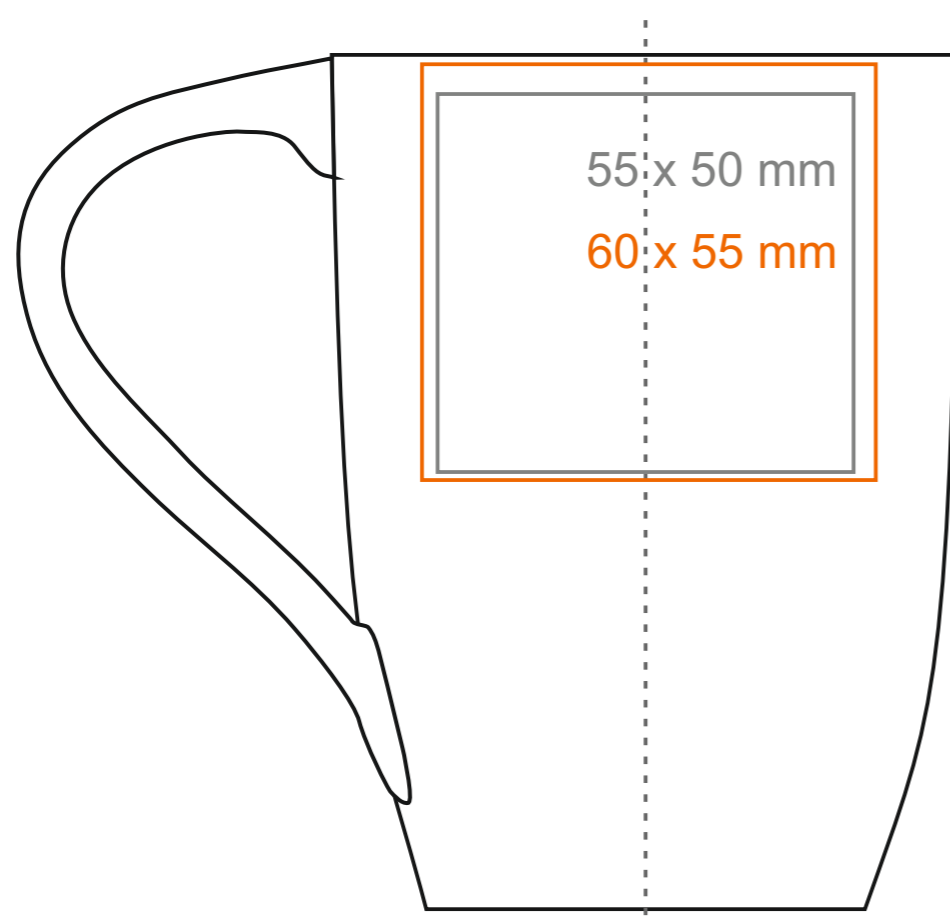

M_495 Vision

360 ml / h: 113 mm / Ø 83 mm

Imprint on the handle
Imprint on the inside
Imprint on the bottom outside

- 50 x 10 mm
- 50 x 20 mm
- Ø 30 mm

*In the case of projects for transfer print running outside of the standard print area, please contact our sales department.

[How to prepare print material](#)

meaning

- Transfer Print
- Sensitive Touch
- Direct Print

M_495 Vision

200 ml / h: 74 mm / Ø 86 mm

Imprint on the handle	- 50 x 8 mm
Imprint on the inside	- 50 x 15 mm
Imprint on the bottom inside	- Ø 30 mm
Imprint on the bottom outside	- Ø 30 mm