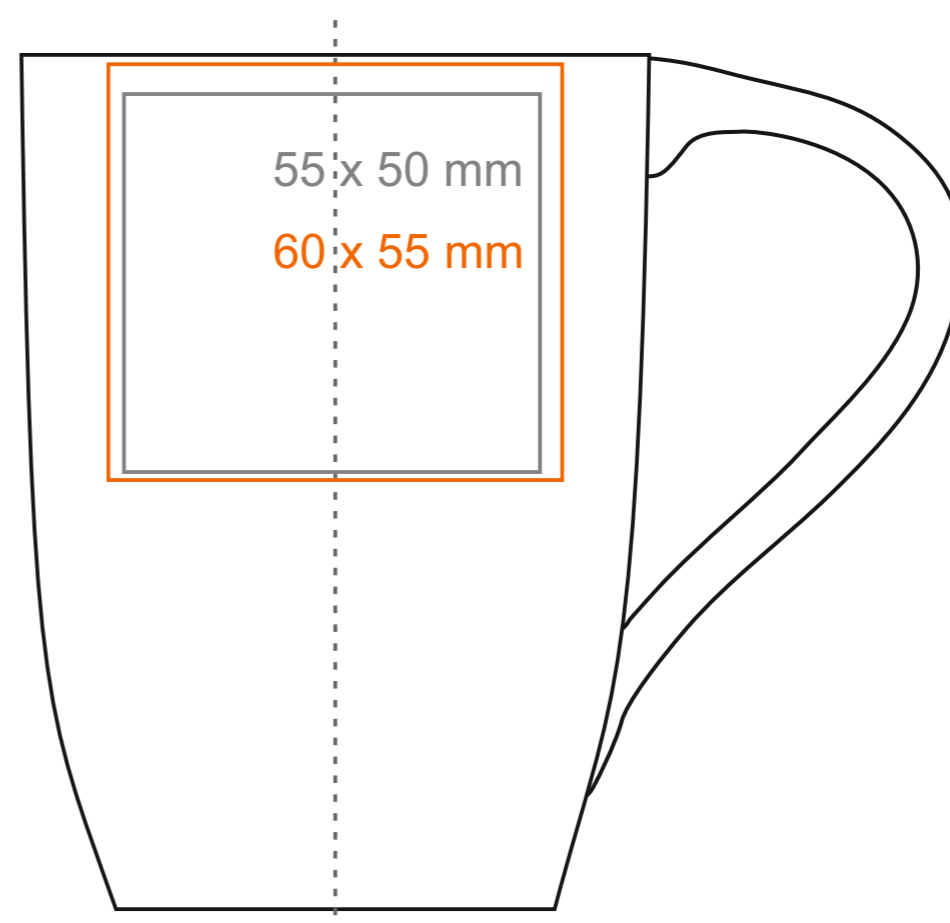

M_495 Vision

360 ml / h: 113 mm / Ø 83 mm

Imprint on the handle
Imprint on the inside
Imprint on the bottom outside

- 50 x 10 mm
- 50 x 20 mm
- Ø 30 mm

*In the case of projects for transfer print running outside of the standard print area, please contact our sales department.

[How to prepare print material](#)

meaning

- Transfer Print
- Sensitive Touch
- Direct Print

M_495 Vision

200 ml / h: 74 mm / Ø 86 mm

Imprint on the handle	- 50 x 8 mm
Imprint on the inside	- 50 x 15 mm
Imprint on the bottom inside	- Ø 30 mm
Imprint on the bottom outside	- Ø 30 mm