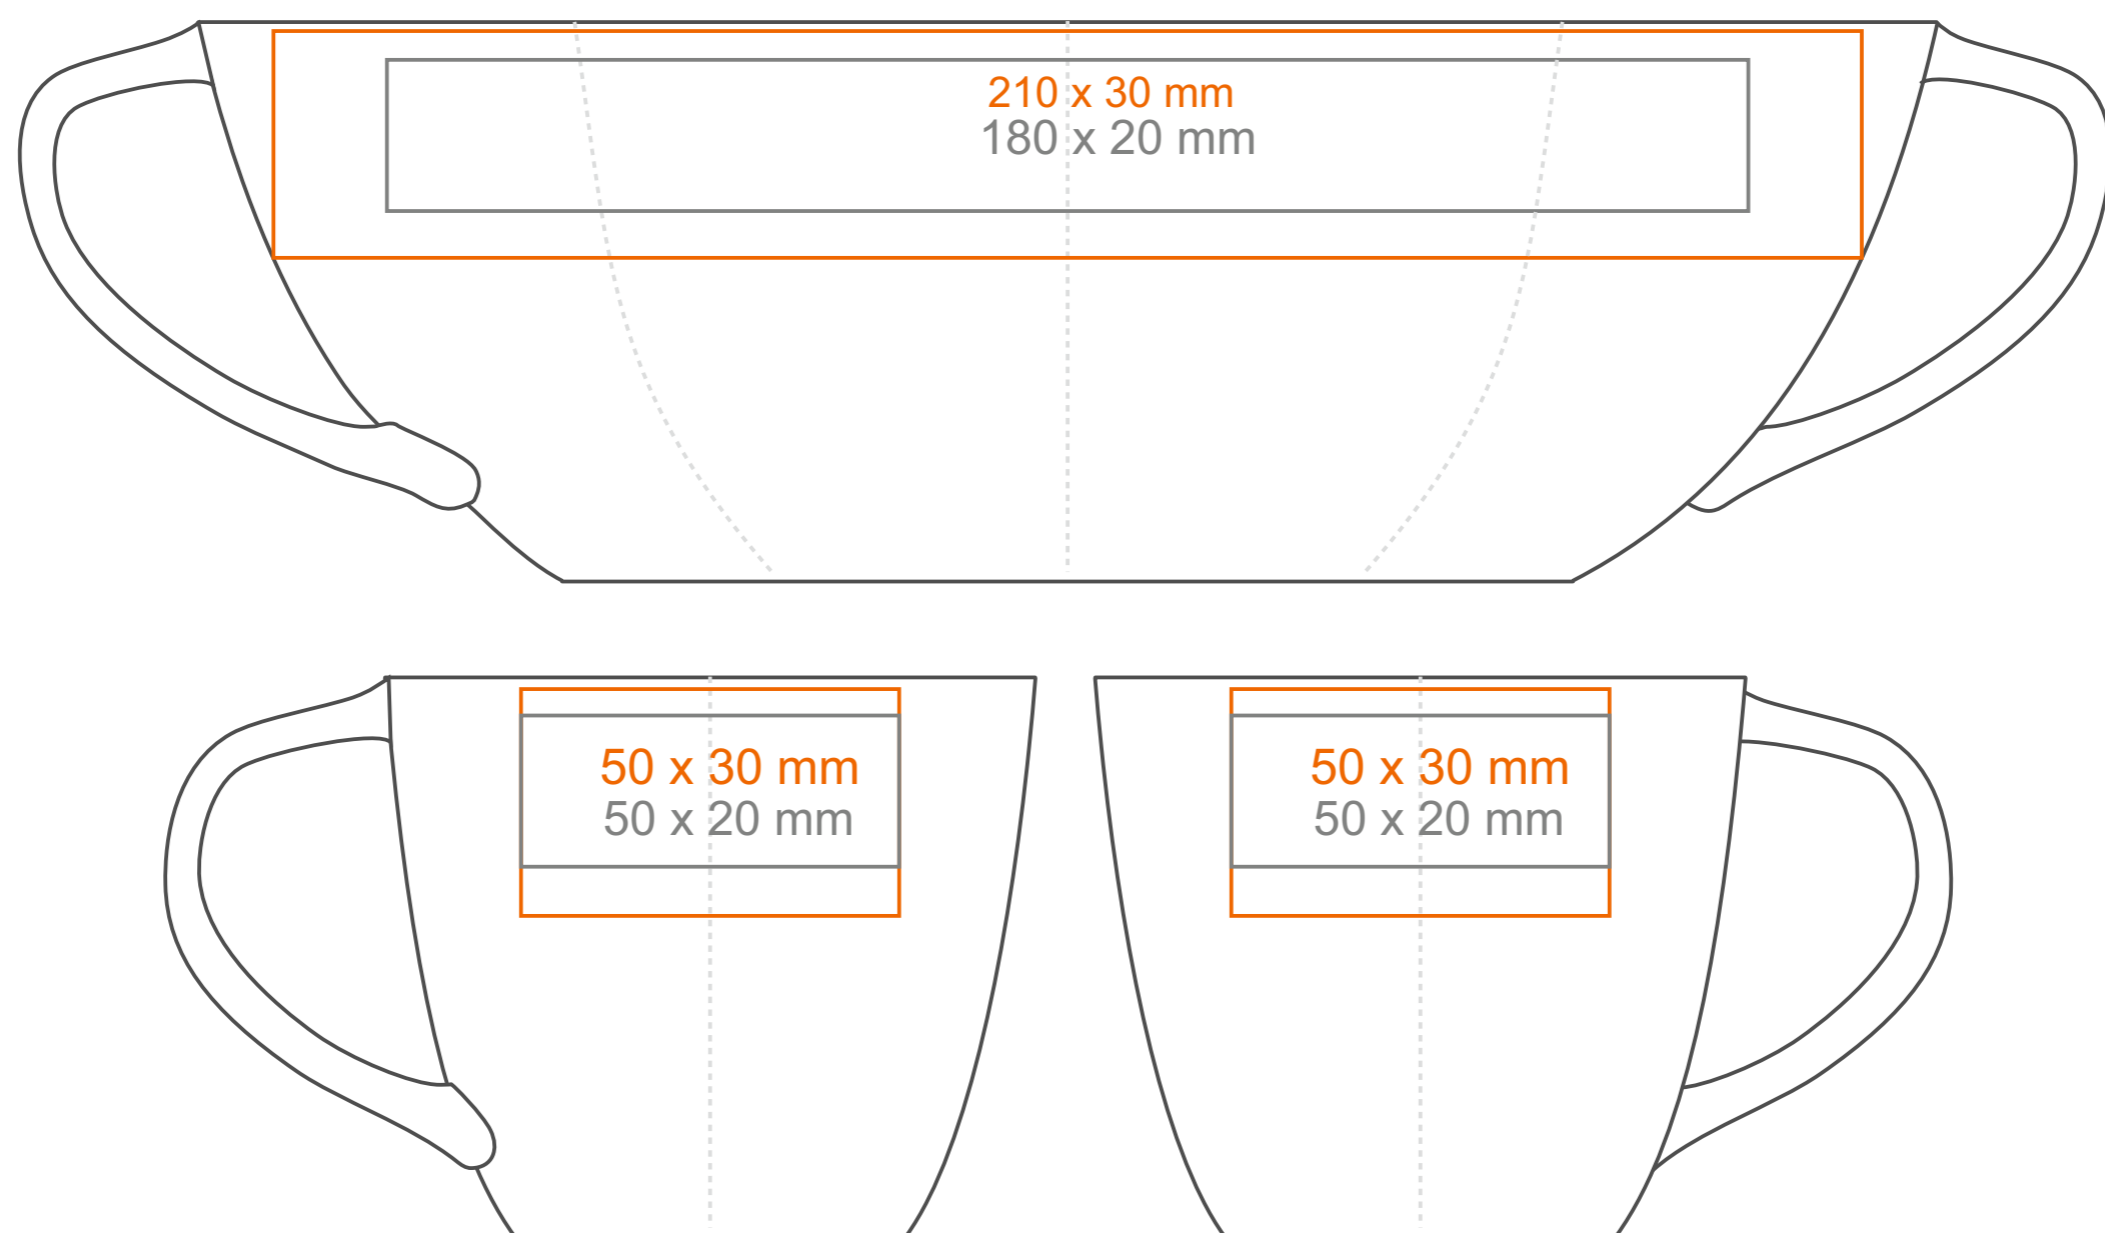

M_495 Vision

360 ml / h: 113 mm / Ø 83 mm

Imprint on the handle
Imprint on the inside
Imprint on the bottom outside

- 50 x 10 mm
- 50 x 20 mm
- Ø 30 mm

*In the case of projects for transfer print running outside of the standard print area, please contact our sales department.

[How to prepare print material](#)

meaning

- Transfer Print
- Sensitive Touch
- Direct Print

M_495 Vision

200 ml / h: 74 mm / Ø 86 mm

Imprint on the handle	- 50 x 8 mm
Imprint on the inside	- 50 x 15 mm
Imprint on the bottom inside	- Ø 30 mm
Imprint on the bottom outside	- Ø 30 mm