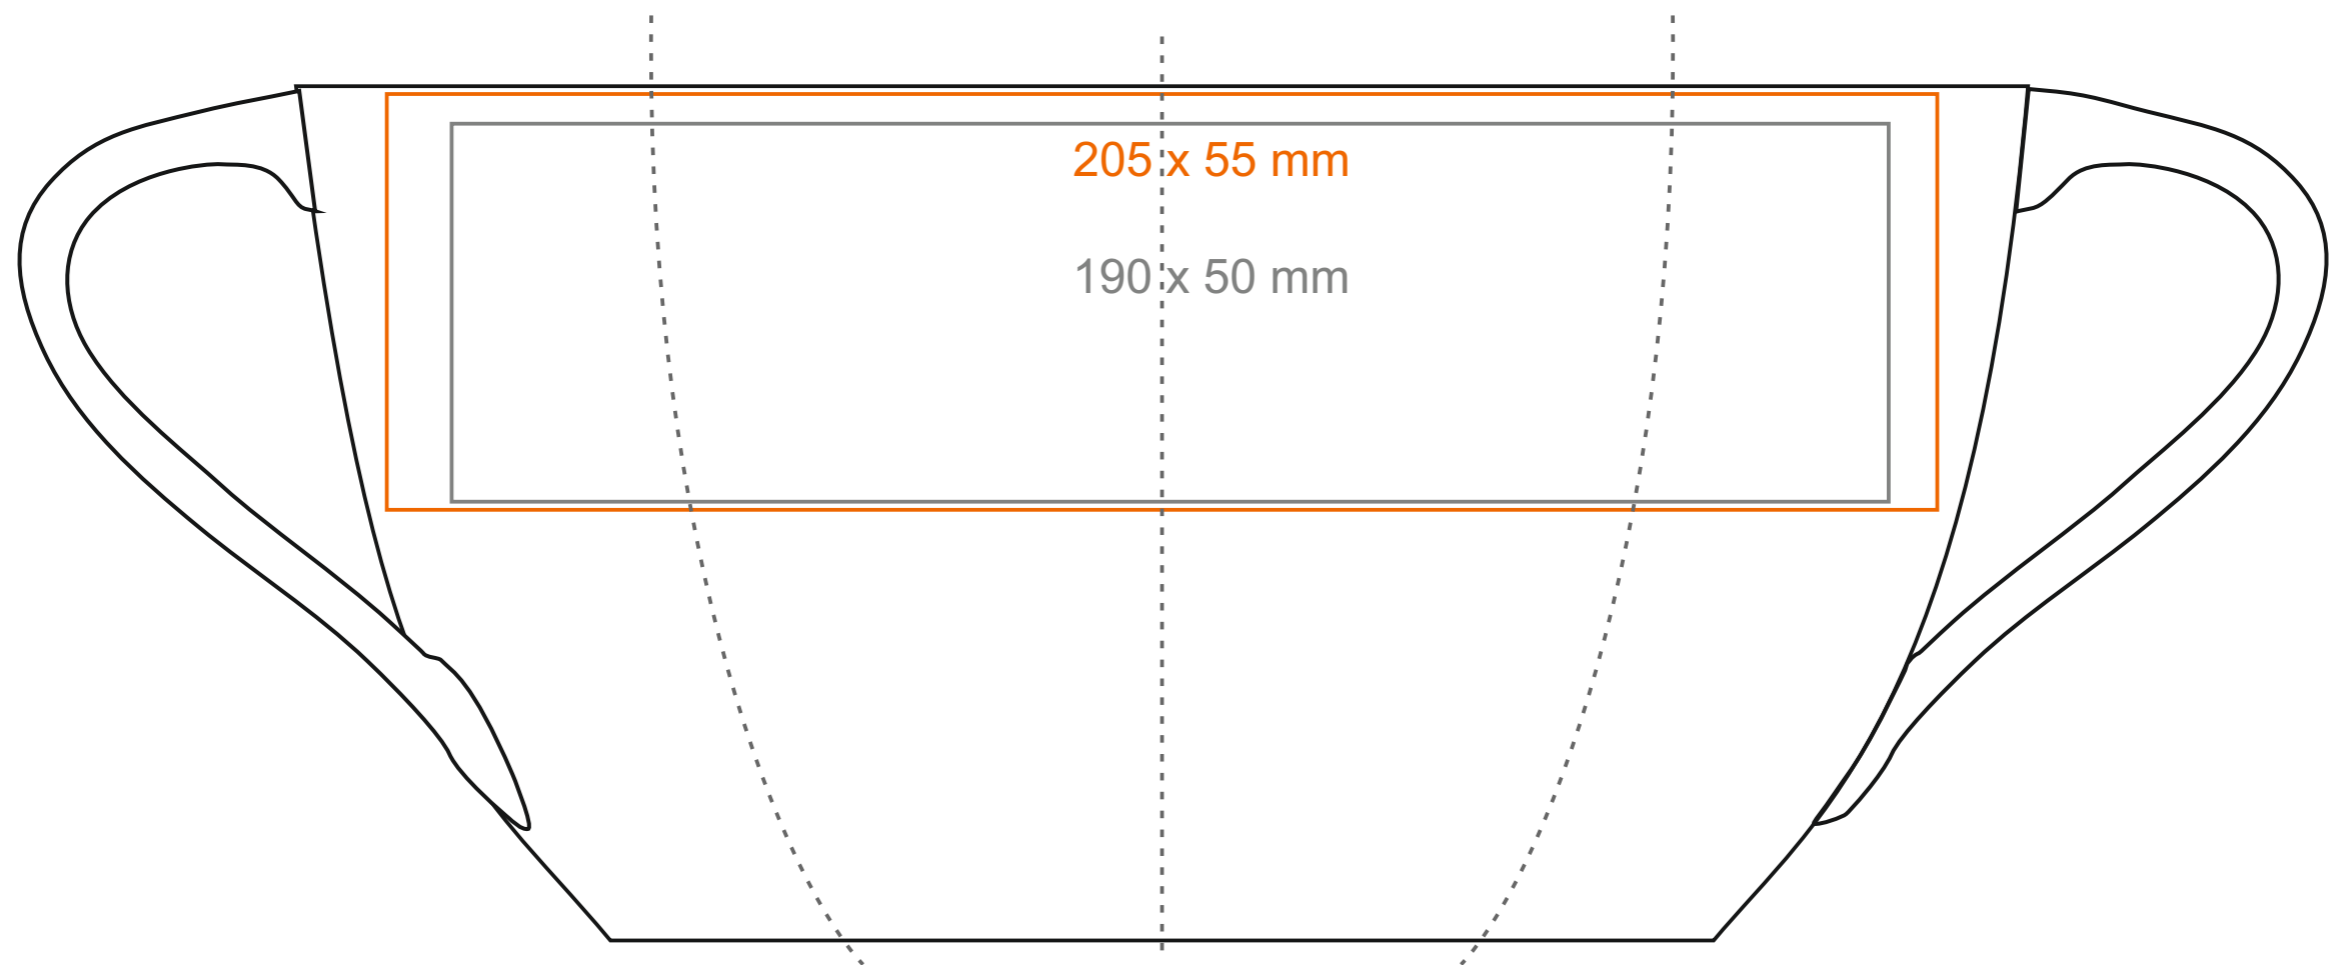

M_495 Vision

360 ml / h: 113 mm / Ø 83 mm

Imprint on the handle
Imprint on the inside
Imprint on the bottom outside

- 50 x 10 mm
- 50 x 20 mm
- Ø 30 mm

*In the case of projects for transfer print running outside of the standard print area, please contact our sales department.

[How to prepare print material](#)

meaning

- Transfer Print
- Sensitive Touch
- Direct Print

M_495 Vision

200 ml / h: 74 mm / Ø 86 mm

Imprint on the handle	- 50 x 8 mm
Imprint on the inside	- 50 x 15 mm
Imprint on the bottom inside	- Ø 30 mm
Imprint on the bottom outside	- Ø 30 mm